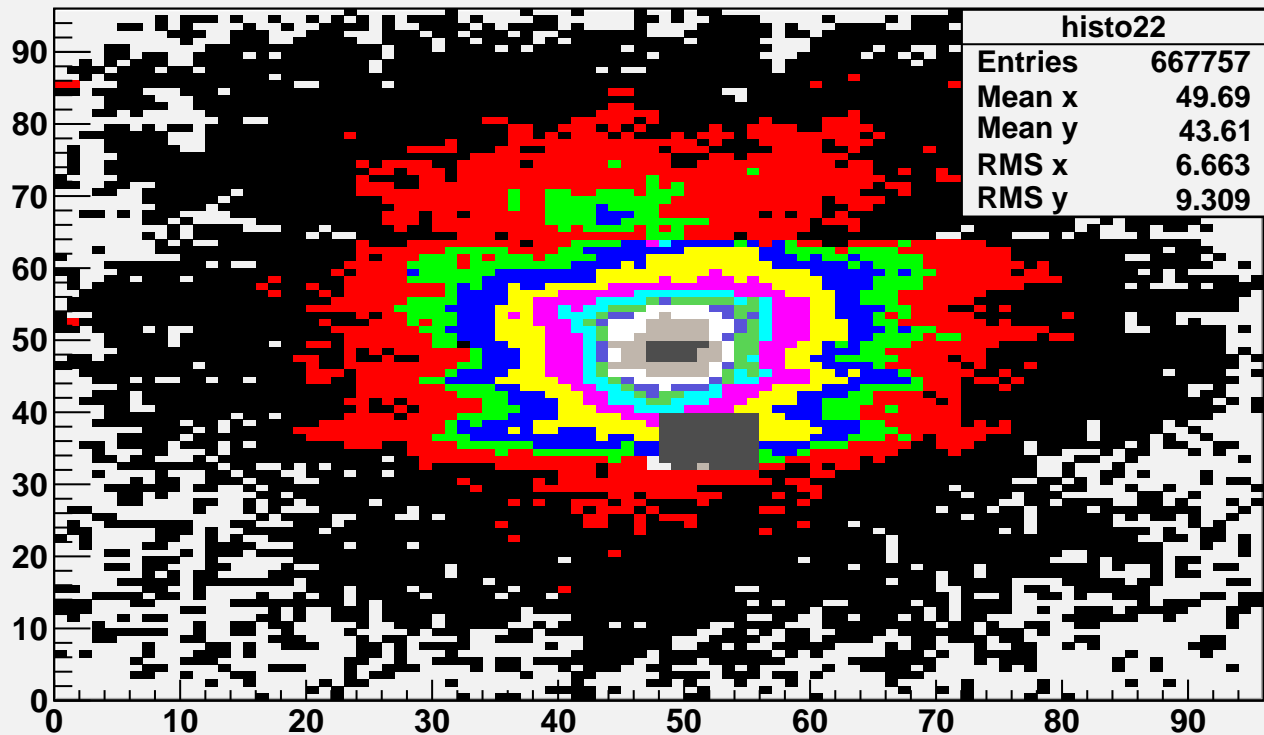

patternHitso

y-axis

5000

4000

3000

2000

1000

0

x-axis