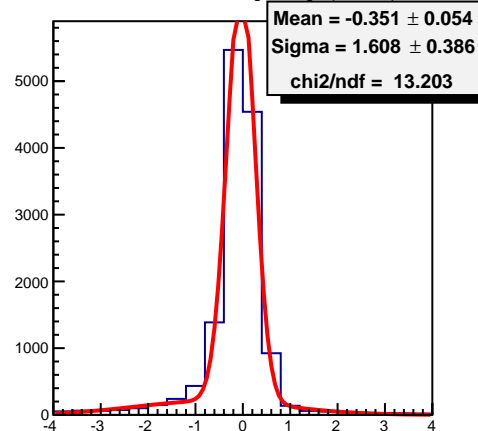

RUN060 X Offset for g1 wrt g1 (Run 60)

RUN060 X Offset for g2 wrt g1 (Run 60)

RUN060 X Offset for g4 wrt g1 (Run 60)

RUN060 X Offset for LC1 wrt g1 (Run 60)

RUN060 X Offset for LC2 wrt g1 (Run 60)

RUN060 X Offset for gCMStimingcl wrt g1 (Run 60)