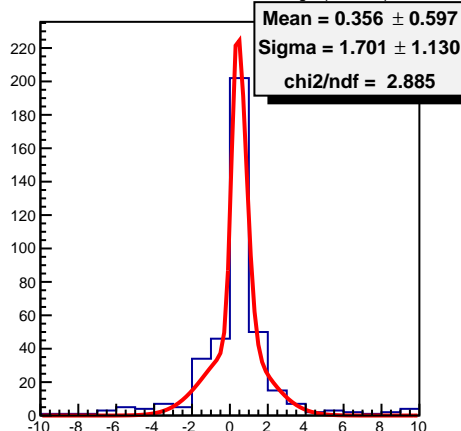

RUN060 X Offset for g1 wrt g1 (Run 60)

RUN060 X Offset for g2 wrt g1 (Run 60)

RUN060 X Offset for g4 wrt g1 (Run 60)

RUN060 X Offset for LC1 wrt g1 (Run 60)

RUN060 X Offset for LC2 wrt g1 (Run 60)

RUN060 X Offset for gCMStimingcl wrt g1 (Run 60)