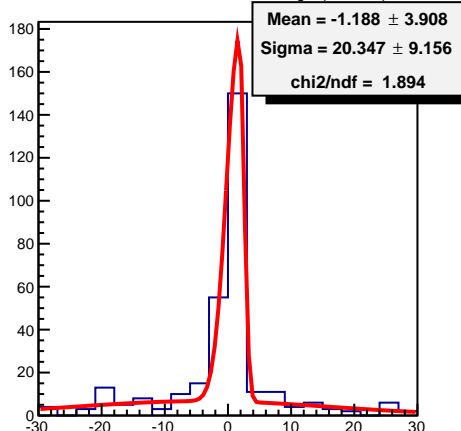

RUN060 X Offset for g1 wrt g1 (Run 60)

RUN060 X Offset for g2 wrt g1 (Run 60)

RUN060 X Offset for g4 wrt g1 (Run 60)

RUN060 X Offset for LC1 wrt g1 (Run 60)

RUN060 X Offset for LC2 wrt g1 (Run 60)

RUN060 X Offset for gCMStimingcl wrt g1 (Run 60)