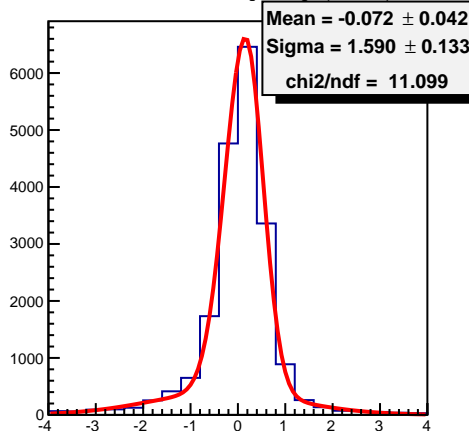

RUN060 X Offset for g1 wrt g1 (Run 60)

RUN060 X Offset for g2 wrt g1 (Run 60)

RUN060 X Offset for g4 wrt g1 (Run 60)

RUN060 X Offset for LC1 wrt g1 (Run 60)

RUN060 X Offset for LC2 wrt g1 (Run 60)

RUN060 X Offset for gCMStimingcl wrt g1 (Run 60)