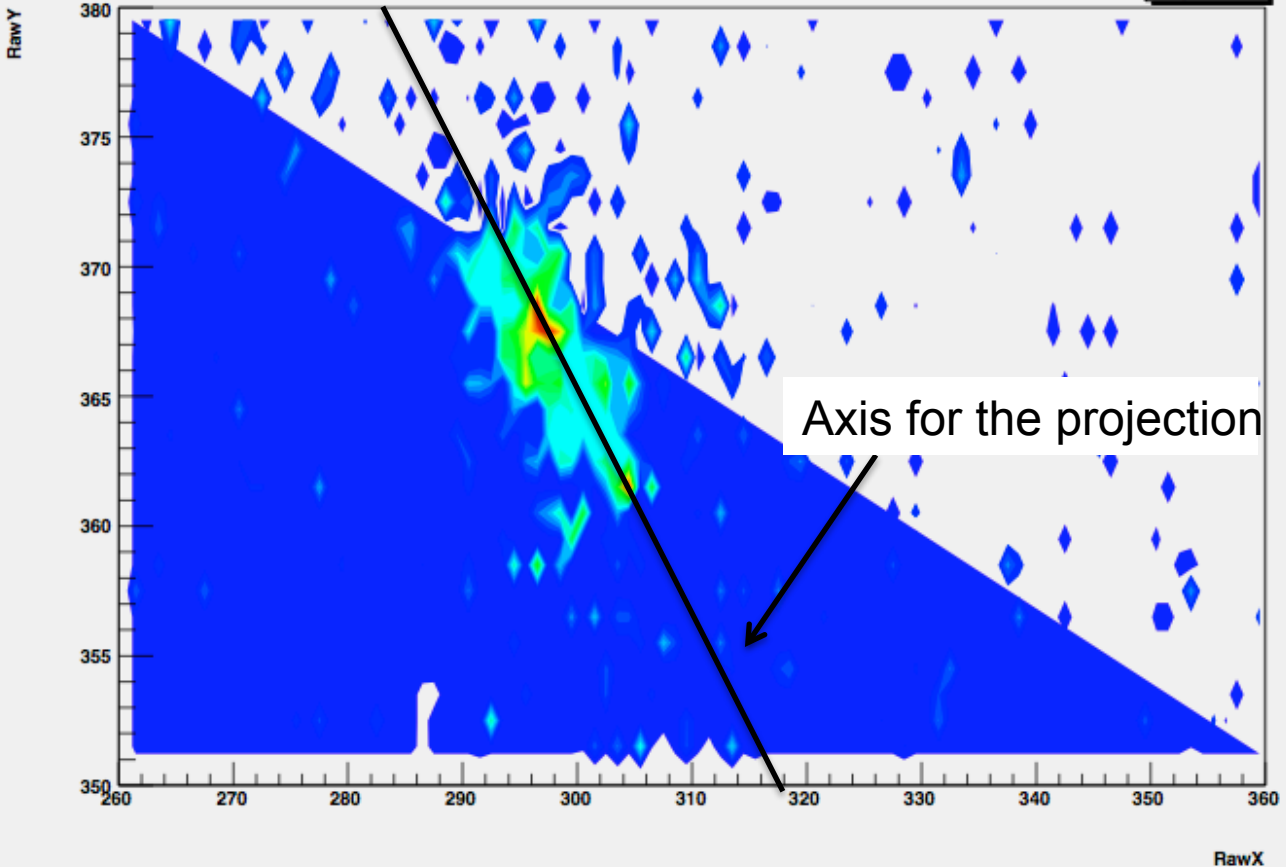

BkgCorrected

BkgCorrected	
Entries	2871
Mean x	307.7
Mean y	365.1
RMS x	26.6
RMS y	7.913

Axis for the projection

RawX