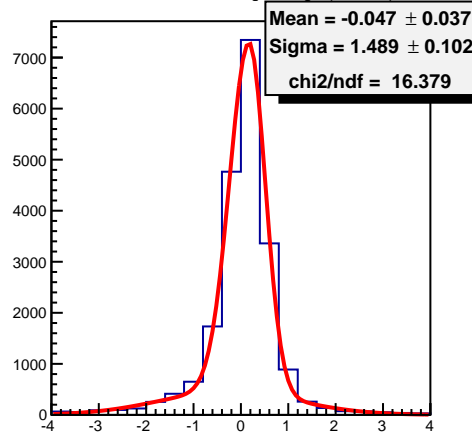

RUN060 X Offset for g1 wrt g1 (Run 60)

RUN060 X Offset for g2 wrt g1 (Run 60)

RUN060 X Offset for g4 wrt g1 (Run 60)

RUN060 X Offset for LC1 wrt g1 (Run 60)

RUN060 X Offset for LC2 wrt g1 (Run 60)

RUN060 X Offset for gCMStimingcl wrt g1 (Run 60)