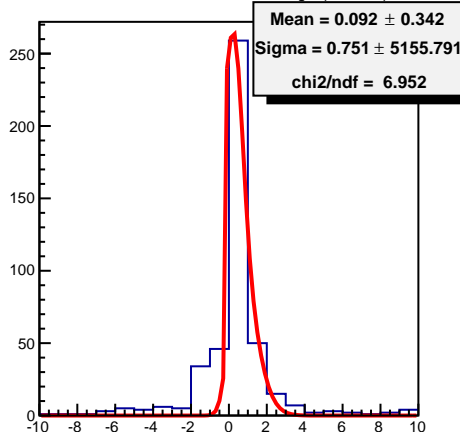

RUN060 X Offset for g1 wrt g1 (Run 60)

RUN060 X Offset for g2 wrt g1 (Run 60)

RUN060 X Offset for g4 wrt g1 (Run 60)

RUN060 X Offset for LC1 wrt g1 (Run 60)

RUN060 X Offset for LC2 wrt g1 (Run 60)

RUN060 X Offset for gCMStimingcl wrt g1 (Run 60)