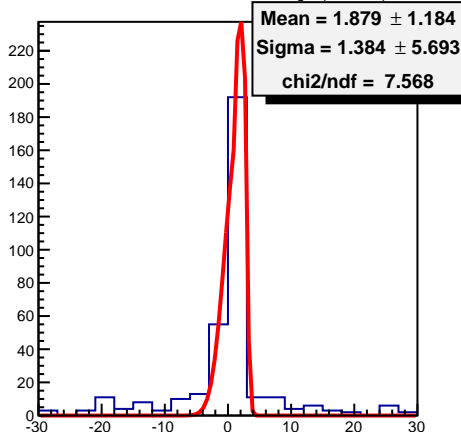

RUN060 X Offset for g1 wrt g1 (Run 60)

RUN060 X Offset for g2 wrt g1 (Run 60)

RUN060 X Offset for g4 wrt g1 (Run 60)

RUN060 X Offset for LC1 wrt g1 (Run 60)

RUN060 X Offset for LC2 wrt g1 (Run 60)

RUN060 X Offset for gCMStimingcl wrt g1 (Run 60)