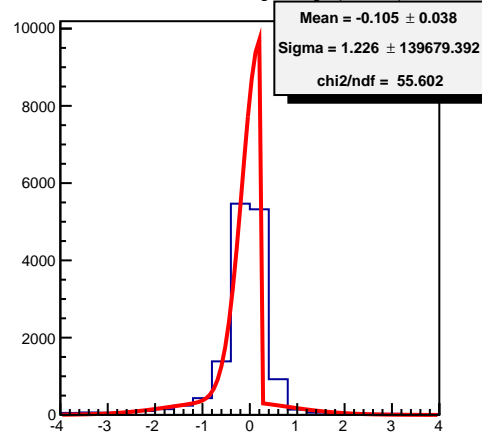

RUN060 X Offset for g1 wrt g1 (Run 60)

RUN060 X Offset for g2 wrt g1 (Run 60)

RUN060 X Offset for g4 wrt g1 (Run 60)

RUN060 X Offset for LC1 wrt g1 (Run 60)

RUN060 X Offset for LC2 wrt g1 (Run 60)

RUN060 X Offset for gCMStimingcl wrt g1 (Run 60)